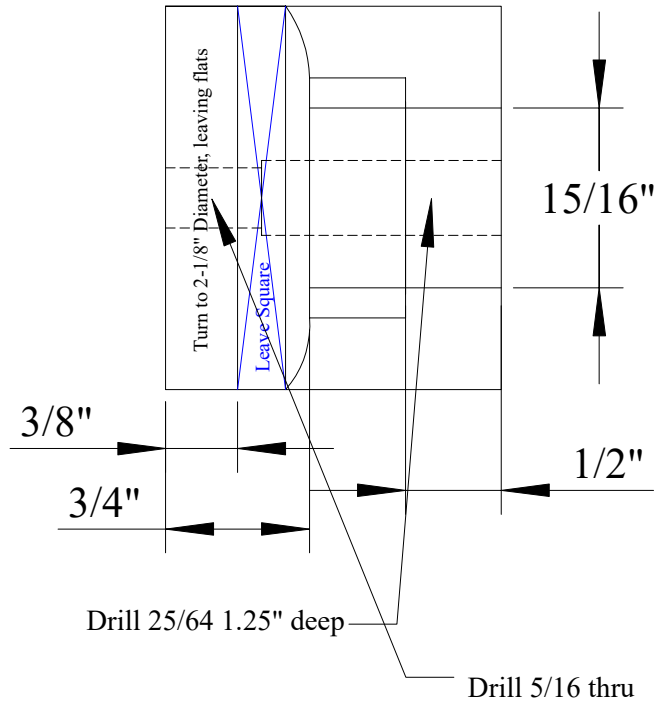

Blank at least
1.75x1.75x3.75

2x2x1-3/4 blank

SnowPerson with 15/16" I.D. hat

2x2x3.75 blank