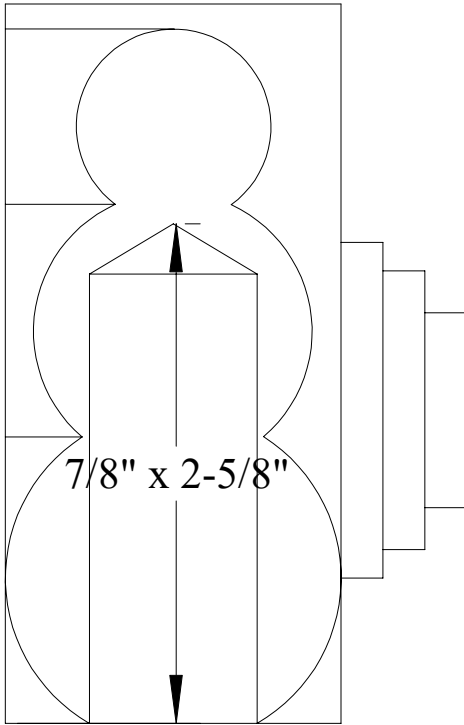

Blank at least
1.75x1.75x3.75

2x2x1-3/4 blank

SnowPerson with 15/16" I.D. hat

2x2x3.75 blank