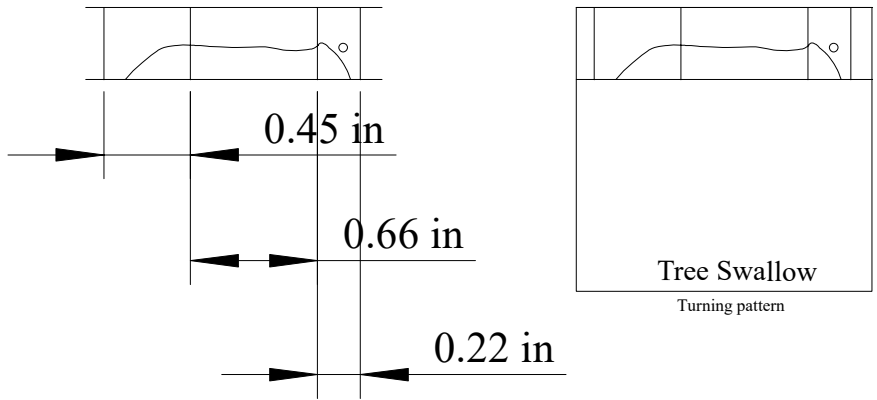

# Tree Swallow

Cutting patterns:

Beak: black  
 Breast: cream  
 Back: Iridescent blue but looks black/darkbrown  
 in dim lighting such as on a Christmas Tree