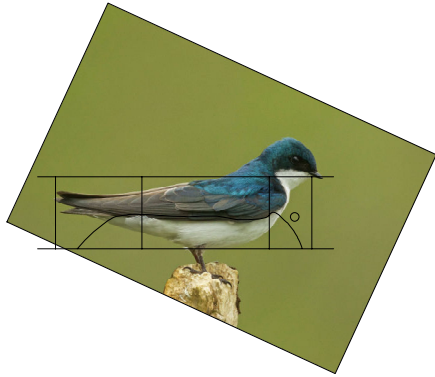

# Tree Swallow

Cutting patterns:

Beak: black  
 Breast: cream  
 Back: Iridescent blue but looks black/darkbrown  
 in dim lighting such as on a Christmas Tree