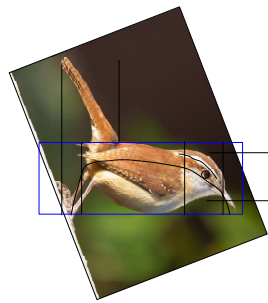

Carolina Wren

Cutting patterns:

Back warm brown
buffy orange breast
white eye stripe