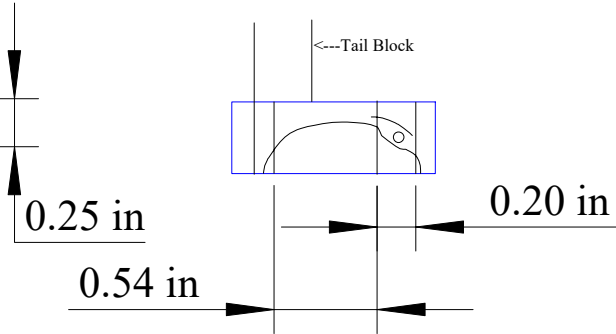

Carolina Wren

Cutting patterns:

Back warm brown
buffy orange breast
white eye stripe