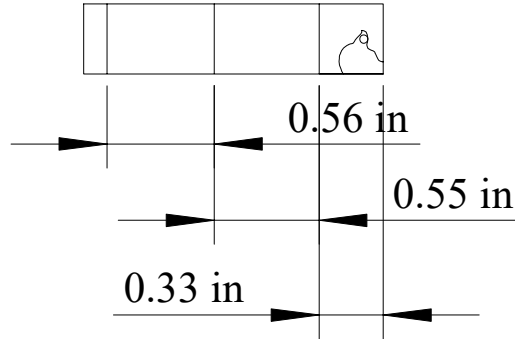

Cardinal

0.28 in

Turning Pattern

Cutting Patterns:

Body: red
Face: black
Beak: yellow