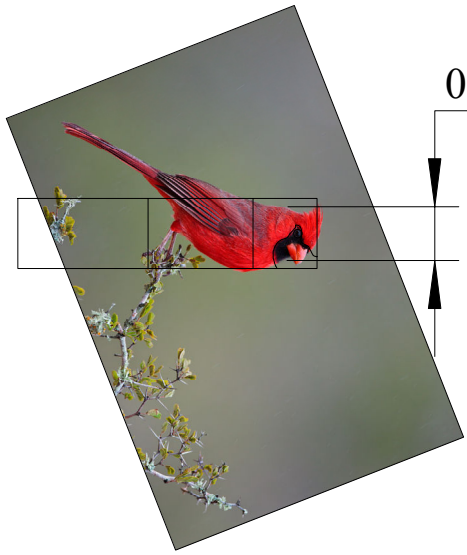

Cardinal

0.28 in

Turning Pattern

Cutting Patterns:

Body: red
Face: black
Beak: yellow